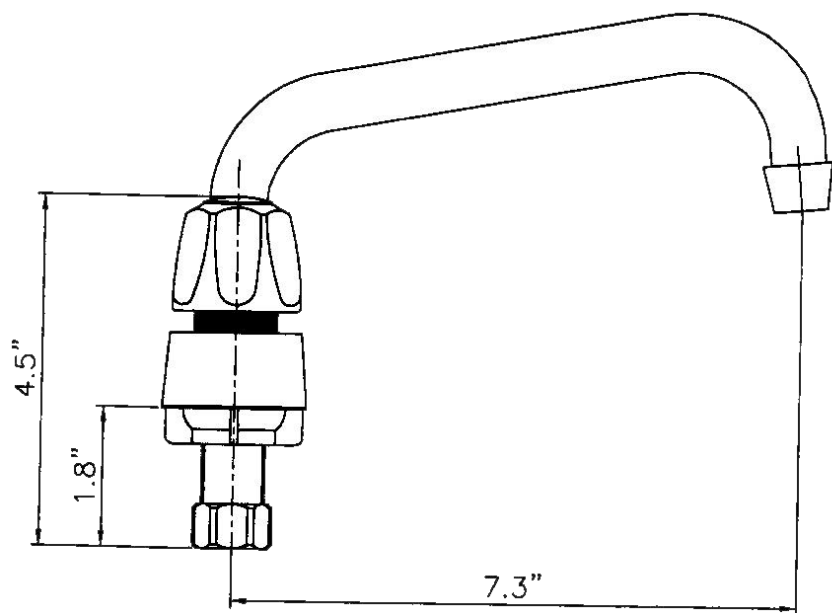

allen co.

3659 Green Road, Ste 213, Beachwood, Ohio 44122

216-932-6100 800-433-9228 Fax: 216-932-6067

Email: allencompany@sbcglobal.net

Website: www.allenco.us

faucets

B100LTH

LAUNDRY TRAY FAUCETS

Metal Handle

- 8" Spout With Hose Adapter
- Casting Body