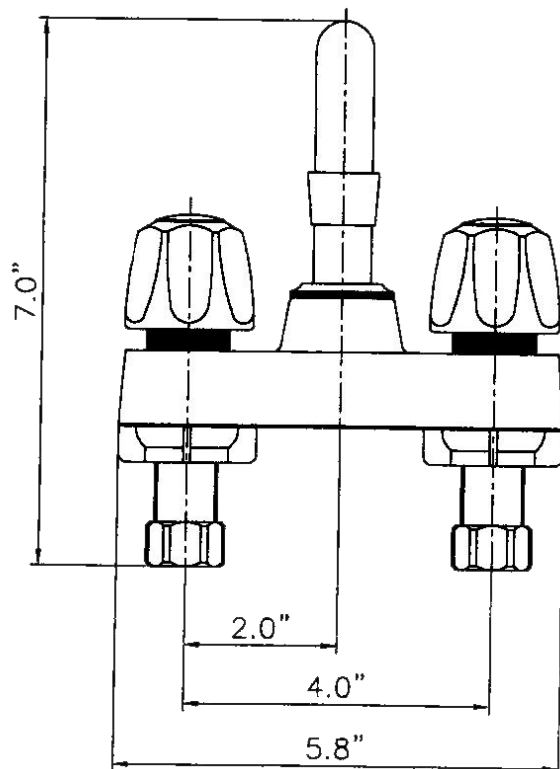

allen co.

3659 Green Road, Ste 213, Beachwood, Ohio 44122

216-932-6100 800-433-9228 Fax: 216-932-6067

Email: allencompany@sbcglobal.net

Website: www.allenco.us

faucets

B100LTH

LAUNDRY TRAY FAUCETS

Metal Handle

- 8" Spout With Hose Adapter
- Casting Body