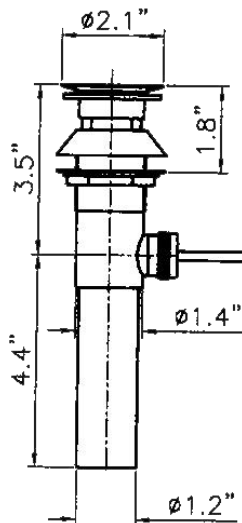

allen co.

14077 Cedar Road, Cleveland, Ohio 44116

216-932-6100 • 800-433-9228 • Fax: 216-932-6067

Email: allencompany@sbcglobal.net

faucets

W101CL

LAVATORY FAUCETS WIDESPREAD FAUCET

- Two Lever Handle With Pop-Up
- 12" PVC Hose
- Hot & Cold Side Body
- Brass Rod Body