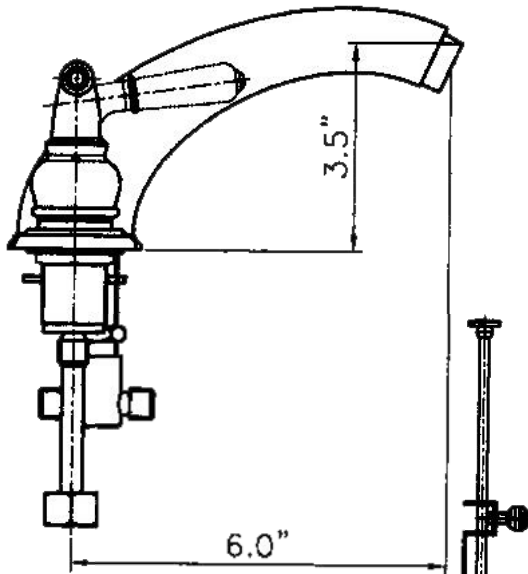

allen co.

14077 Cedar Road, Cleveland, Ohio 44116

216-932-6100 • 800-433-9228 • Fax: 216-932-6067

Email: allencompany@sbcglobal.net

faucets

W101CL

LAVATORY FAUCETS WIDESPREAD FAUCET

- Two Lever Handle With Pop-Up
- 12" PVC Hose
- Hot & Cold Side Body
- Brass Rod Body