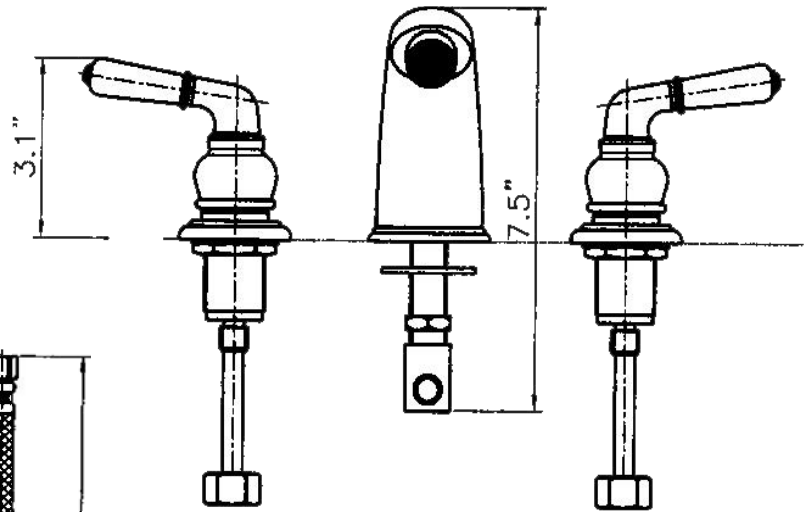

allen co.

14077 Cedar Road, Cleveland, Ohio 44116

216-932-6100 • 800-433-9228 • Fax: 216-932-6067

Email: allencompany@sbcglobal.net

faucets

W101CL

LAVATORY FAUCETS WIDESPREAD FAUCET

- Two Lever Handle With Pop-Up
- 12" PVC Hose
- Hot & Cold Side Body
- Brass Rod Body